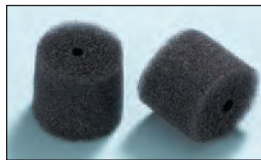

HP-USB

10 ft. cord plug & play multimedia headset with a digital volume control and a flexible boom microphone.

Ear Cushions

SP-EC

Ear cushions for Spectra headsets. (50 pairs per bag)

DH-50 EC

Ear cushions for DH-50 and SH-55 headsets. (50 pairs per bag)